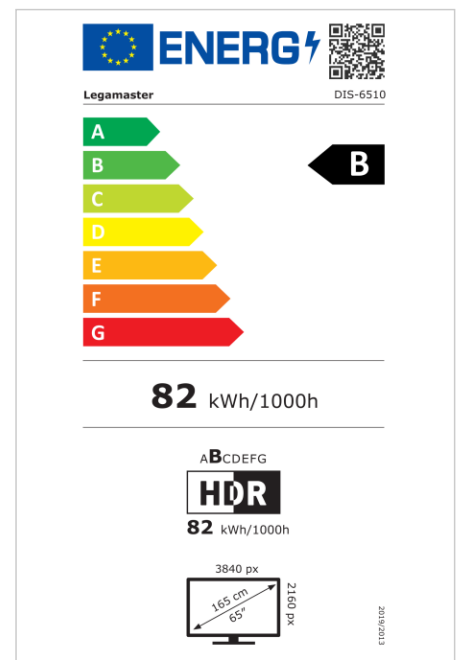

- Free OTA Updates
- Landscape/Portrait Support
- Haze level 25%
- Integrated Videowall tool up to 3x3
- Integrated rotation sensor
- Compatible with E-Share Casting solution
- Android 11
- USB-C (65W + DP 1.2)
- 1x HDMI Output
- 3x HDMI inputs
- OPS Slot

Art.No. **7-805110-65**

GTIN **8713797106894**

DISCOVER 2 professional display

DIS-6510

Display

- Display diagonal: 65 inch
- Display technology: LCD
- Panel type: IPS
- Backlight type: Direct LED
- Display resolution: 3840 x 2160 px | 4K Ultra HD
- Display brightness: 450 cd/m²
- Display number of colours: 1.073 billion colours
- Contrast ratio (static): 1200:1
- Display refresh rate: 60 fps
- Response time: 8 ms
- Viewing angle: H: 178° / V: 178°
- Display control: IR remote controller, Ethernet, RS-232C
- Lifespan: 50000 Hours
- Durability: 18/7
- Screen orientation: Landscape, Portrait

Power

- Power supply: AC | 100 - 240 V | 50/60 Hz
- Power consumption (sleep mode): 0.5 W
- Power consumption (standby): 0.5 W
- Energy efficiency class (HDR): B
- Energy efficiency scale: A to G

Operational conditions